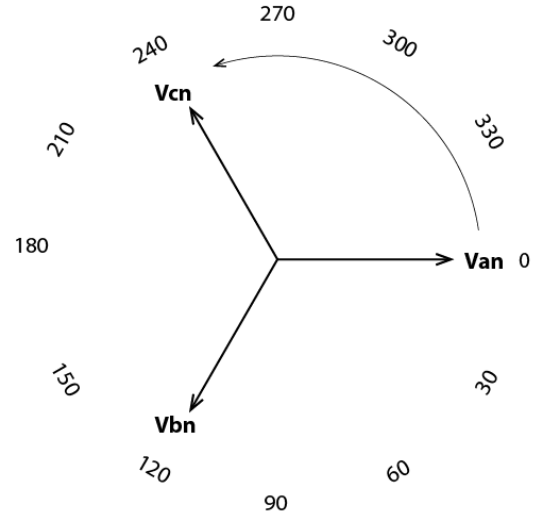

Phase Angles Cheat Sheet

COMBINED PHASE ANGLES (Positive and Negative)
 SEL, ABB (Number Display), Beckwith, SIEMENS Relays
 Omicron / Manta (Optional) Test-Sets

LAGGING PHASE ANGLES
 GE-SR Relays
 Megger / Manta (Optional) Test-Sets & RTS Software

POSITIVE PHASE ANGLES (LEADING)
 ABB(Phasor Diagram) Relay
 Doble / Manta Test-Sets

NEGATIVE PHASE ANGLES (LAGGING)
 GE-UR Relays
 Manta (Optional) Test-Sets