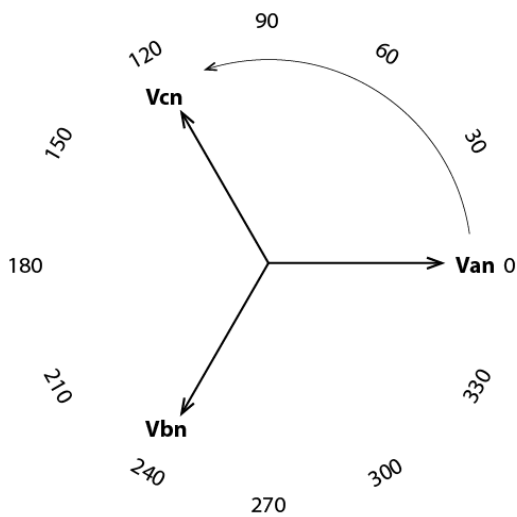

Phase Angles Cheat Sheet

COMBINED PHASE ANGLES (Positive and Negative)
 SEL, ABB (Number Display), Beckwith, SIEMENS Relays
 Omicron / Manta (Optional) Test-Sets

LAGGING PHASE ANGLES
 GE-SR Relays
 Megger / Manta (Optional) Test-Sets & RTS Software

POSITIVE PHASE ANGLES (LEADING)
 ABB(Phasor Diagram) Relay
 Doble / Manta Test-Sets

NEGATIVE PHASE ANGLES (LAGGING)
 GE-UR Relays
 Manta (Optional) Test-Sets