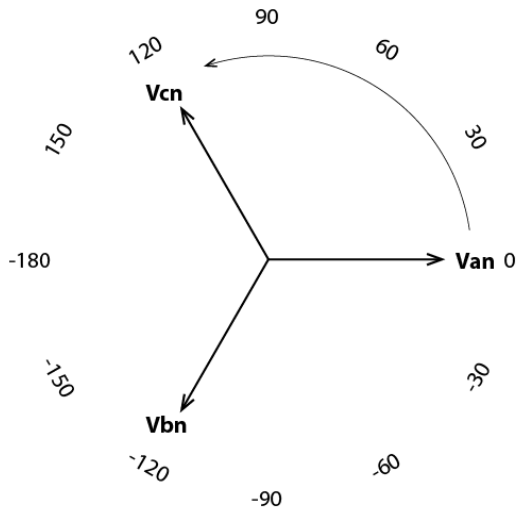

Phase Angles Cheat Sheet

COMBINED PHASE ANGLES (Positive and Negative)
 SEL, ABB (Number Display), Beckwith, SIEMENS Relays
 Omicron / Manta (Optional) Test-Sets

LAGGING PHASE ANGLES
 GE-SR Relays
 Megger / Manta (Optional) Test-Sets & RTS Software

POSITIVE PHASE ANGLES (LEADING)
 ABB(Phasor Diagram) Relay
 Doble / Manta Test-Sets

NEGATIVE PHASE ANGLES (LAGGING)
 GE-UR Relays
 Manta (Optional) Test-Sets